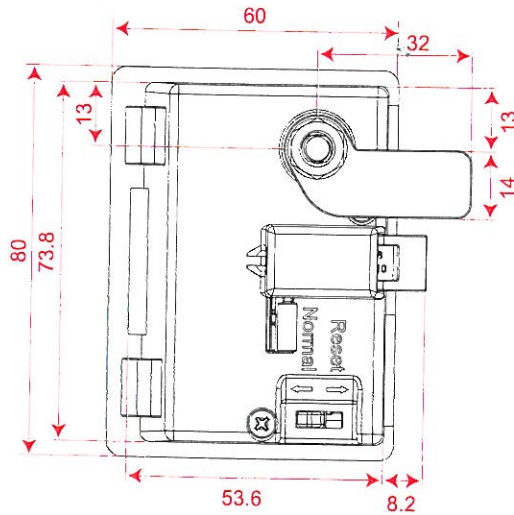

AL-235

- Resettable combination, 4 dials.
- ABS Lock Housing.
- With Green & Red indicator.
- With Override Emergency key & Decode function.
- With reset button on back side.