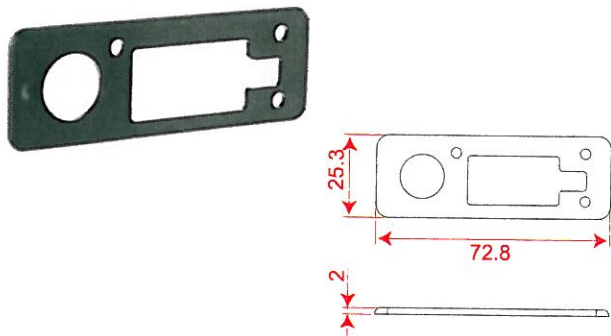

AL-232

- Resettable combination, 4 dials.
- ABS Lock Housing.
- With Override Emergency key & Decode function.

ACCESSORIES

BACK PLATE 1

■ Apply for wooden panel

BACK PLATE 2

■ Apply for metal panel

CRANK CAM 1