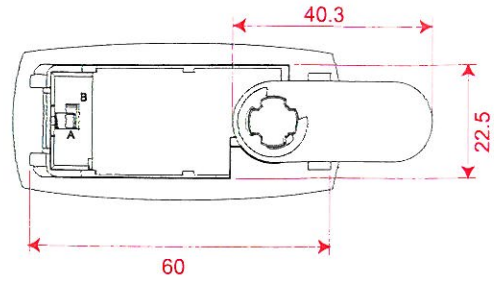

KEYLESS COMBINATION LOCK

AL-210

- Resettable combination, 3 dials.
- ABS Lock Housing.
- Right, Left & Vertical version available.

AL-210R

AL-210L

AL-210V

AL-212

- Resettable combination, 3 dials.
- ABS Lock Housing.
- With Override Emergency key function.
- Right, Left & Vertical version available.