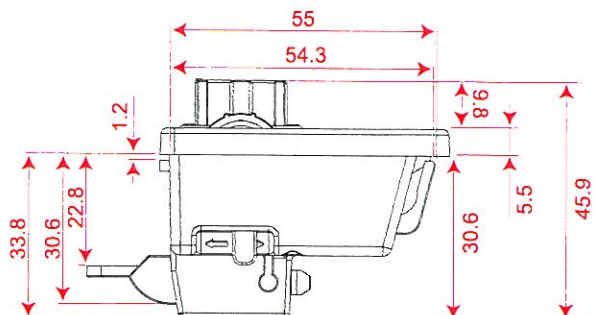

Fixing Ring

Crank Cam 1

Straight Cam 1

AL-233

- 4 dials cabinet lock with ABS lock housing.
- With Green & Red indicator.
- With override Emergency key & Decode function.
- Fixed code or Resettable version available.
- **Keep resetting combination after unlock.**