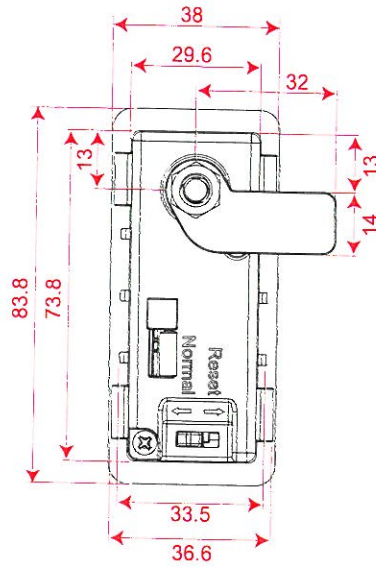

LOCKER LOCK

AL-234

- Resettable combination, 4 dials.
- ABS Lock Housing.
- With Green & Red indicator.
- With Override Emergency key & Decode function.
- Right, Left & Vertical version available.

AL-235

- Resettable combination, 4 dials.
- ABS Lock Housing.
- With Green & Red indicator.
- With Override Emergency key & Decode function.
- With reset button on back side.

ACCESSORY