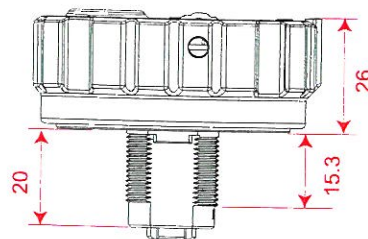

Hex Nut 1

Crank Cam 2

Straight Cam 2

Screw 1

AL-205

- Resettable combination, 4 dials.
- PA6 +30%GF Lock housing.
- With Override Emergency key & Decode function.
- Longer cylinder length is optional .

ACCESSORY

Hex Nut 1

Crank Cam 2

Straight Cam 2

Screw 2

LOCKER LOCK

AL-234

- Resettable combination, 4 dials.
- ABS Lock Housing.
- With Green & Red indicator.
- With Override Emergency key & Decode function.
- Right, Left & Vertical version available.