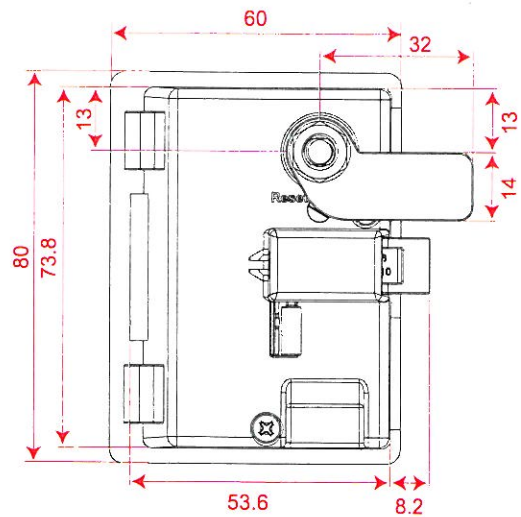

ACCESSORY

Straight Cam 3

Straight Cam 4

Hex Nut 2

Washer

MAILBOX & OFFICE CABINET LOCK

AL-208

- Resettable combination, 4 dials.
- ABS Lock Housing, Zinc Dials.
- with Override Emergency key & Decode function.