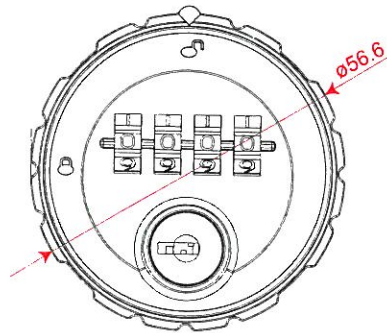

ACCESSORY

Straight Cam 3

Straight Cam 4

Hex Nut 2

FURNITURE LOCK

AL-213

- Resettable combination, 3 dials.
- PA6 +30%GF Lock housing.

ACCESSORY

Hex Nut 1

Crank Cam 2

Straight Cam 2

Screw 1

AL-205

- Resettable combination, 4 dials.
- PA6 +30%GF Lock housing.
- With Override Emergency key & Decode function.
- Longer cylinder length is optional .

ACCESSORY

Hex Nut 1

Crank Cam 2

Straight Cam 2

Screw 2

LOCKER LOCK

AL-234

- Resettable combination, 4 dials.
- ABS Lock Housing.
- With Green & Red indicator.
- With Override Emergency key & Decode function.
- Right, Left & Vertical version available.

Straight Cam 3

Straight Cam 4

Hex Nut 2

Washer

LOCKER LOCK

AL-222

- Resettable combination, 3 dials.
- ABS Lock Housing.
- With Override Emergency key .

ACCESSORY