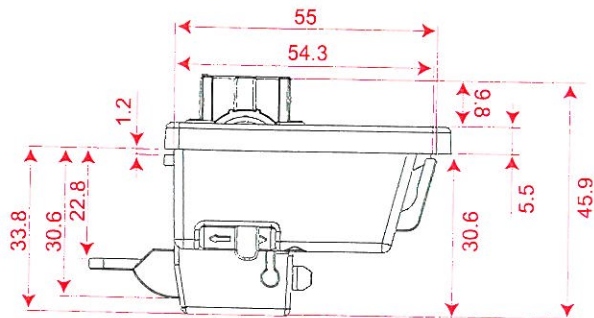

AL-235

- Resettable combination, 4 dials.
- ABS Lock Housing.
- With Green & Red indicator.
- With Override Emergency key & Decode function.
- With reset button on back side.