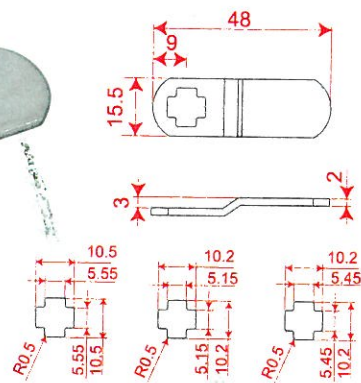

ACCESSORY

Straight Cam 3

Straight Cam 4

Hex Nut 2

Washer

MAILBOX & OFFICE CABINET LOCK

AL-208

- Resettable combination, 4 dials.
- ABS Lock Housing, Zinc Dials.
- with Override Emergency key & Decode function.

AL-232

- Resettable combination, 4 dials.
- ABS Lock Housing.
- With Override Emergency key & Decode function.

ACCESSORIES

BACK PLATE 1

■ Apply for wooden panel

BACK PLATE 2

■ Apply for metal panel

CRANK CAM 1

CRANK CAM 2

STRAIGHT CAM 1

STRAIGHT CAM 2

STRAIGHT CAM 3

STRAIGHT CAM 4

ACCESSORIES

SCREW 1

SCREW 2