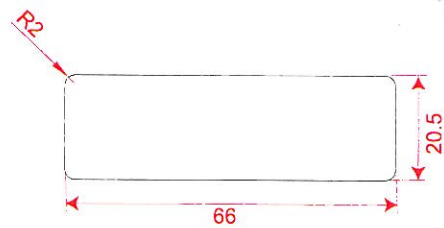

KEYLESS COMBINATION LOCK

AL-224

- Resettable combination, 4 dials.
- ABS Lock Housing.
- With Override Emergency key & Decode function.
- Right, Left & Vertical version available.
- Application for metal case or wooden panel by optional back plates.
- Central lock mounted into side of the pedestal.

ACCESSORY