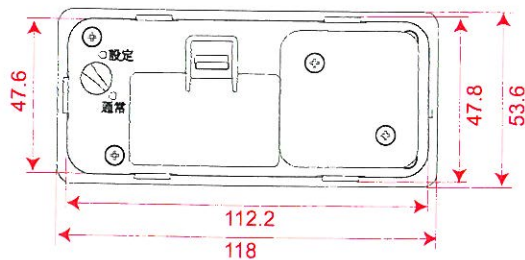

Crank Cam 1

Straight Cam 1

SCREW 3

Back Plates 1

Back Plates 2

NEW ADDITION

AL-236

- Resettable combination, 4 dials.
- ABS Lock Housing.
- With Green & Red indicator.
- With Override Emergency key & Decode function.
- Dials auto-return function:
Dials would be automatically scrambled to 0-0-0-0 while lock or unlock, prevent revealing personal code.

Hex Nut 1

Crank Cam 2

Straight Cam 2

Screw 1

AL-205

- Resettable combination, 4 dials.
- PA6 +30%GF Lock housing.
- With Override Emergency key & Decode function.
- Longer cylinder length is optional .

ACCESSORY