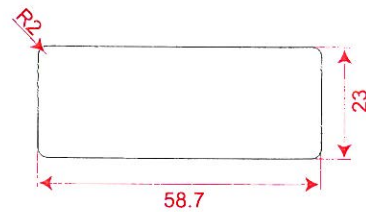

KEYLESS COMBINATION LOCK

AL-210

- Resettable combination, 3 dials.
- ABS Lock Housing.
- Right, Left & Vertical version available.

AL-212

- Resettable combination, 3 dials.
- ABS Lock Housing.
- With Override Emergency key function.
- Right, Left & Vertical version available.

ACCESSORY