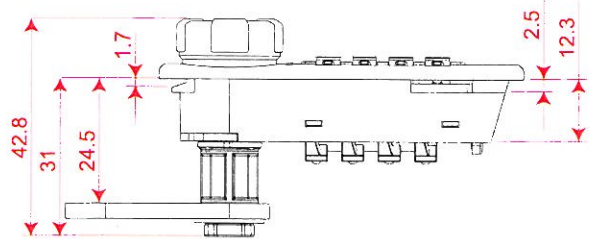

KEYLESS COMBINATION LOCK

AL-224

- Resettable combination, 4 dials.
- ABS Lock Housing.
- With Override Emergency key & Decode function.
- Right, Left & Vertical version available.
- Application for metal case or wooden panel by optional back plates.
- Central lock mounted into side of the pedestal.

ACCESSORY