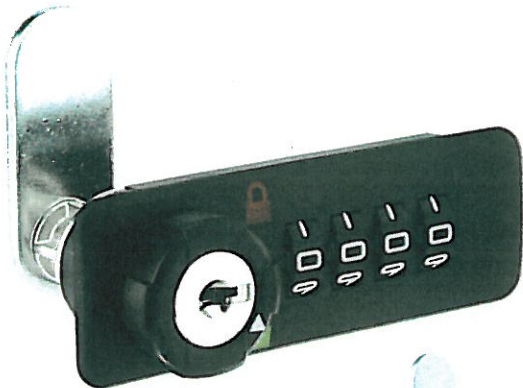

KEYLESS COMBINATION LOCK

AL-210

- Resettable combination, 3 dials.
- ABS Lock Housing.
- Right, Left & Vertical version available.

AL-210R

AL-210L

AL-210V

AL-212

- Resettable combination, 3 dials.
- ABS Lock Housing.
- With Override Emergency key function.
- Right, Left & Vertical version available.

AL-212R

AL-212L

AL-212V

ACCESSORY

Fixing Ring

Clip

Crank Cam 1

Straight Cam 1

KEYLESS COMBINATION LOCK

AL-224

- Resettable combination, 4 dials.
- ABS Lock Housing.
- With Override Emergency key & Decode function.
- Right, Left & Vertical version available.
- Application for metal case or wooden panel by optional back plates.
- Central lock mounted into side of the pedestal.

Crank Cam 1

Straight Cam 1

SCREW 3

Back Plates 1

Back Plates 2

NEW ADDITION

AL-236

- Resettable combination, 4 dials.
- ABS Lock Housing.
- With Green & Red indicator.
- With Override Emergency key & Decode function.
- Dials auto-return function:
Dials would be automatically scrambled to 0-0-0-0 while lock or unlock, prevent revealing personal code.