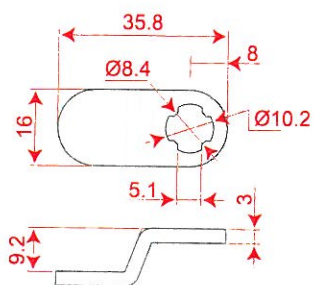

AL-232

- Resettable combination, 4 dials.
- ABS Lock Housing.
- With Override Emergency key & Decode function.

ACCESSORIES

BACK PLATE 1

■ Apply for wooden panel

BACK PLATE 2

■ Apply for metal panel

CRANK CAM 1

CRANK CAM 2

STRAIGHT CAM 1

STRAIGHT CAM 2

STRAIGHT CAM 3

STRAIGHT CAM 4

ACCESSORIES

SCREW 1

SCREW 2