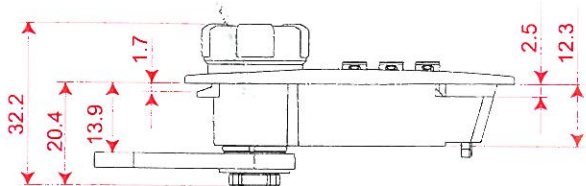

KEYLESS COMBINATION LOCK

AL-210

- Resettable combination, 3 dials.
- ABS Lock Housing.
- Right, Left & Vertical version available.

AL-210R

AL-210L

AL-210V

AL-212

- Resettable combination, 3 dials.
- ABS Lock Housing.
- With Override Emergency key function.
- Right, Left & Vertical version available.