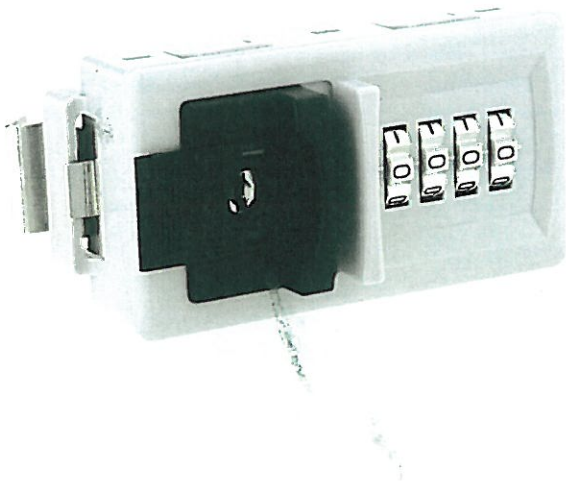

KEYLESS COMBINATION LOCK

AL-224

- Resettable combination, 4 dials.
- ABS Lock Housing.
- With Override Emergency key & Decode function.
- Right, Left & Vertical version available.
- Application for metal case or wooden panel by optional back plates.
- Central lock mounted into side of the pedestal.

Fixing Ring

Crank Cam 1

Straight Cam 1

AL-233

- 4 dials cabinet lock with ABS lock housing.
- With Green & Red indicator.
- With override Emergency key & Decode function.
- Fixed code or Resettable version available.
- **Keep resetting combination after unlock.**

ACCESSORY

Straight Cam 3

Straight Cam 4

Hex Nut 2

Washer

MAILBOX & OFFICE CABINET LOCK

AL-208

- Resettable combination, 4 dials.
- ABS Lock Housing, Zinc Dials.
- with Override Emergency key & Decode function.

AL-232

- Resettable combination, 4 dials.
- ABS Lock Housing.
- With Override Emergency key & Decode function.

ACCESSORIES

BACK PLATE 1

■ Apply for wooden panel

BACK PLATE 2

■ Apply for metal panel

CRANK CAM 1