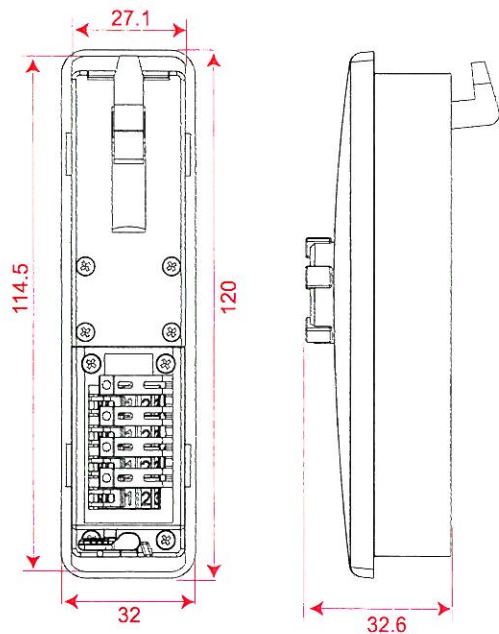

AL-232

- Resettable combination, 4 dials.
- ABS Lock Housing.
- With Override Emergency key & Decode function.