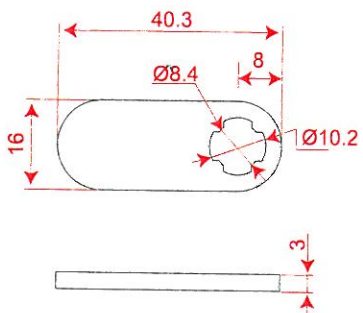

AL-232

- Resettable combination, 4 dials.
- ABS Lock Housing.
- With Override Emergency key & Decode function.

ACCESSORIES

BACK PLATE 1

■ Apply for wooden panel

BACK PLATE 2

■ Apply for metal panel

CRANK CAM 1

CRANK CAM 2

STRAIGHT CAM 1

STRAIGHT CAM 2

STRAIGHT CAM 3

STRAIGHT CAM 4

ACCESSORIES

SCREW 1

SCREW 2