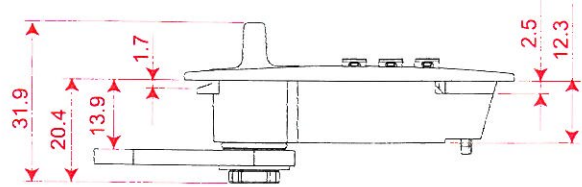

KEYLESS COMBINATION LOCK

AL-210

- Resettable combination, 3 dials.
- ABS Lock Housing.
- Right, Left & Vertical version available.

AL-210R

AL-210L

AL-210V

AL-212

- Resettable combination, 3 dials.
- ABS Lock Housing.
- With Override Emergency key function.
- Right, Left & Vertical version available.