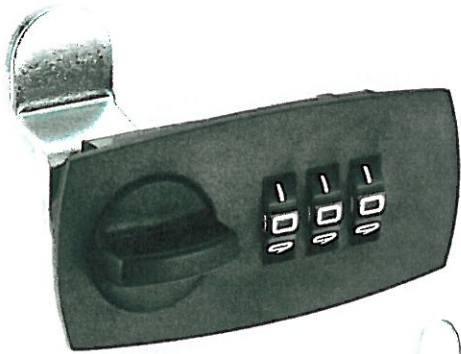

KEYLESS COMBINATION LOCK

AL-210

- Resettable combination, 3 dials.
- ABS Lock Housing.
- Right, Left & Vertical version available.

AL-210R

AL-210L

AL-210V

AL-212

- Resettable combination, 3 dials.
- ABS Lock Housing.
- With Override Emergency key function.
- Right, Left & Vertical version available.

AL-212R

AL-212L

AL-212V

ACCESSORY

Fixing Ring

Clip

Crank Cam 1

Straight Cam 1

KEYLESS COMBINATION LOCK

AL-224

- Resettable combination, 4 dials.
- ABS Lock Housing.
- With Override Emergency key & Decode function.
- Right, Left & Vertical version available.
- Application for metal case or wooden panel by optional back plates.
- Central lock mounted into side of the pedestal.

Crank Cam 1

Straight Cam 1

SCREW 3

Back Plates 1

Back Plates 2

NEW ADDITION

AL-236

- Resettable combination, 4 dials.
- ABS Lock Housing.
- With Green & Red indicator.
- With Override Emergency key & Decode function.
- Dials auto-return function:
Dials would be automatically scrambled to 0-0-0-0 while lock or unlock, prevent revealing personal code.