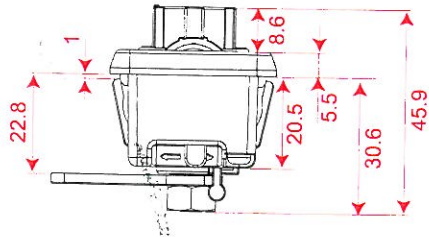

LOCKER LOCK

AL-234

- Resettable combination, 4 dials.
- ABS Lock Housing.
- With Green & Red indicator.
- With Override Emergency key & Decode function.
- Right, Left & Vertical version available.

AL-235

- Resettable combination, 4 dials.
- ABS Lock Housing.
- With Green & Red indicator.
- With Override Emergency key & Decode function.
- With reset button on back side.

ACCESSORY