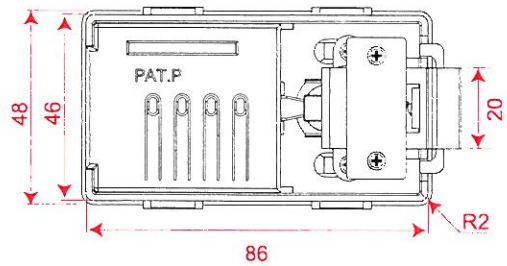

ACCESSORY

Straight Cam 3

Straight Cam 4

Hex Nut 2

Washer

MAILBOX & OFFICE CABINET LOCK

AL-208

- Resettable combination, 4 dials.
- ABS Lock Housing, Zinc Dials.
- with Override Emergency key & Decode function.