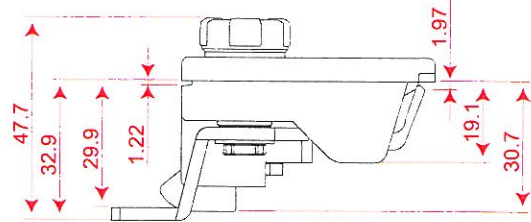

Straight Cam 3

Straight Cam 4

Hex Nut 2

Washer

LOCKER LOCK

AL-222

- Resettable combination, 3 dials.
- ABS Lock Housing.
- With Override Emergency key .

ACCESSORY