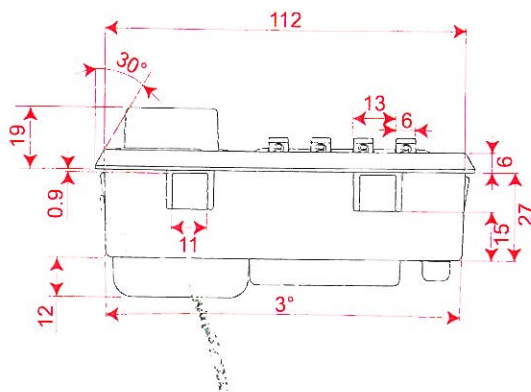

Crank Cam 1

Straight Cam 1

SCREW 3

Back Plates 1

Back Plates 2

NEW ADDITION

AL-236

- Resettable combination, 4 dials.
- ABS Lock Housing.
- With Green & Red indicator.
- With Override Emergency key & Decode function.
- Dials auto-return function:
Dials would be automatically scrambled to 0-0-0-0 while lock or unlock, prevent revealing personal code.

Hex Nut 1

Crank Cam 2

Straight Cam 2

Screw 1

AL-205

- Resettable combination, 4 dials.
- PA6 +30%GF Lock housing.
- With Override Emergency key & Decode function.
- Longer cylinder length is optional .

ACCESSORY