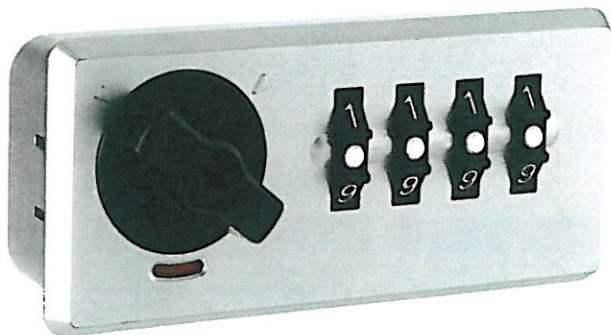

KEYLESS COMBINATION LOCK

AL-224

- Resettable combination, 4 dials.
- ABS Lock Housing.
- With Override Emergency key & Decode function.
- Right, Left & Vertical version available.
- Application for metal case or wooden panel by optional back plates.
- Central lock mounted into side of the pedestal.

Crank Cam 1

Straight Cam 1

SCREW 3

Back Plates 1

Back Plates 2

NEW ADDITION

AL-236

- Resettable combination, 4 dials.
- ABS Lock Housing.
- With Green & Red indicator.
- With Override Emergency key & Decode function.
- Dials auto-return function:
Dials would be automatically scrambled to 0-0-0-0 while lock or unlock, prevent revealing personal code.

ACCESSORY

Straight Cam 3

Straight Cam 4

Hex Nut 2

FURNITURE LOCK

AL-213

- Resettable combination, 3 dials.
- PA6 +30%GF Lock housing.

ACCESSORY

Hex Nut 1

Crank Cam 2

Straight Cam 2

Screw 1

AL-205

- Resettable combination, 4 dials.
- PA6 +30%GF Lock housing.
- With Override Emergency key & Decode function.
- Longer cylinder length is optional .

ACCESSORY