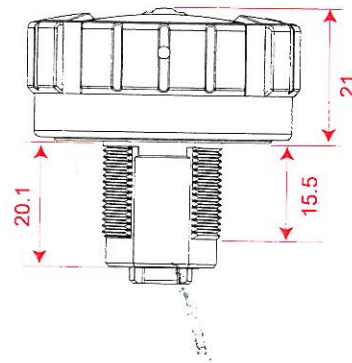

ACCESSORY

Straight Cam 3

Straight Cam 4

Hex Nut 2

FURNITURE LOCK

AL-213

- Resettable combination, 3 dials.
- PA6 +30%GF Lock housing.

ACCESSORY

Hex Nut 1

Crank Cam 2

Straight Cam 2

Screw 1

AL-205

- Resettable combination, 4 dials.
- PA6 +30%GF Lock housing.
- With Override Emergency key & Decode function.
- Longer cylinder length is optional .

ACCESSORY

Hex Nut 1

Crank Cam 2

Straight Cam 2

Screw 2

LOCKER LOCK

AL-234

- Resettable combination, 4 dials.
- ABS Lock Housing.
- With Green & Red indicator.
- With Override Emergency key & Decode function.
- Right, Left & Vertical version available.