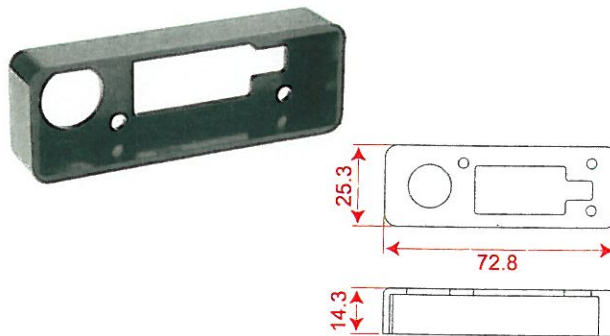

AL-232

- Resettable combination, 4 dials.
- ABS Lock Housing.
- With Override Emergency key & Decode function.

ACCESSORIES

BACK PLATE 1

■ Apply for wooden panel

BACK PLATE 2

■ Apply for metal panel

CRANK CAM 1

CRANK CAM 2

STRAIGHT CAM 1

STRAIGHT CAM 2

STRAIGHT CAM 3

STRAIGHT CAM 4

ACCESSORIES

SCREW 1

SCREW 2