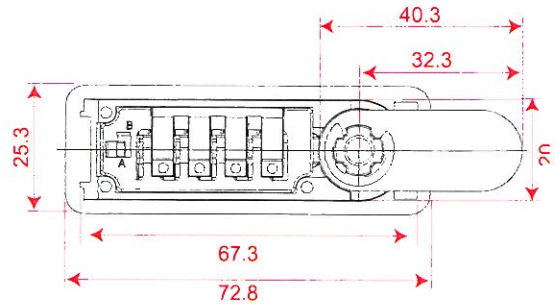

KEYLESS COMBINATION LOCK

AL-224

- Resettable combination, 4 dials.
- ABS Lock Housing.
- With Override Emergency key & Decode function.
- Right, Left & Vertical version available.
- Application for metal case or wooden panel by optional back plates.
- Central lock mounted into side of the pedestal.

ACCESSORY