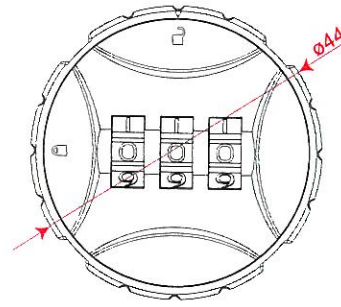

ACCESSORY

Straight Cam 3

Straight Cam 4

Hex Nut 2

FURNITURE LOCK

AL-213

- Resettable combination, 3 dials.
- PA6 +30%GF Lock housing.

ACCESSORY

Hex Nut 1

Crank Cam 2

Straight Cam 2

Screw 1

AL-205

- Resettable combination, 4 dials.
- PA6 +30%GF Lock housing.
- With Override Emergency key & Decode function.
- Longer cylinder length is optional .

ACCESSORY

Hex Nut 1

Crank Cam 2

Straight Cam 2

Screw 2

LOCKER LOCK

AL-234

- Resettable combination, 4 dials.
- ABS Lock Housing.
- With Green & Red indicator.
- With Override Emergency key & Decode function.
- Right, Left & Vertical version available.