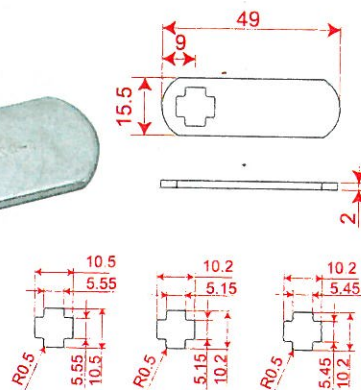

ACCESSORY

Straight Cam 3

Straight Cam 4

Hex Nut 2

Washer

MAILBOX & OFFICE CABINET LOCK

AL-208

- Resettable combination, 4 dials.
- ABS Lock Housing, Zinc Dials.
- with Override Emergency key & Decode function.

AL-232

- Resettable combination, 4 dials.
- ABS Lock Housing.
- With Override Emergency key & Decode function.

ACCESSORIES

BACK PLATE 1

■ Apply for wooden panel

BACK PLATE 2

■ Apply for metal panel

CRANK CAM 1

CRANK CAM 2

STRAIGHT CAM 1

STRAIGHT CAM 2

STRAIGHT CAM 3

STRAIGHT CAM 4

ACCESSORIES

SCREW 1

SCREW 2