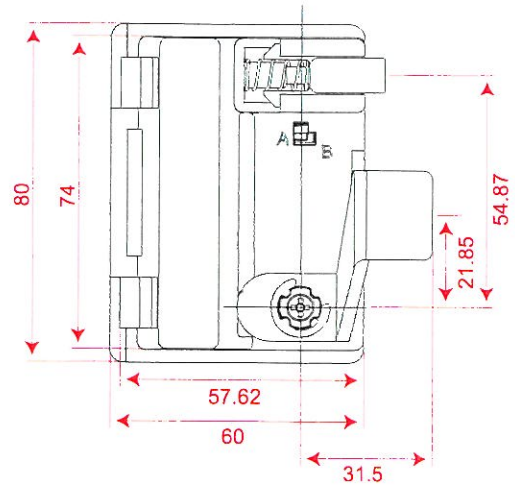

Straight Cam 3

Straight Cam 4

Hex Nut 2

Washer

LOCKER LOCK

AL-222

- Resettable combination, 3 dials.
- ABS Lock Housing.
- With Override Emergency key .

ACCESSORY