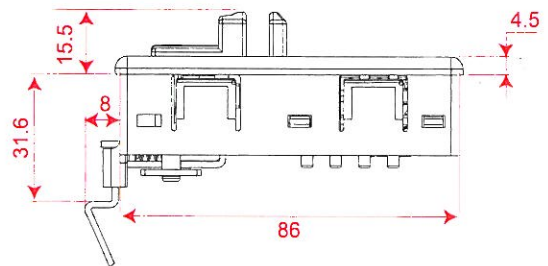

ACCESSORY

Straight Cam 3

Straight Cam 4

Hex Nut 2

Washer

MAILBOX & OFFICE CABINET LOCK

AL-208

- Resettable combination, 4 dials.
- ABS Lock Housing, Zinc Dials.
- with Override Emergency key & Decode function.